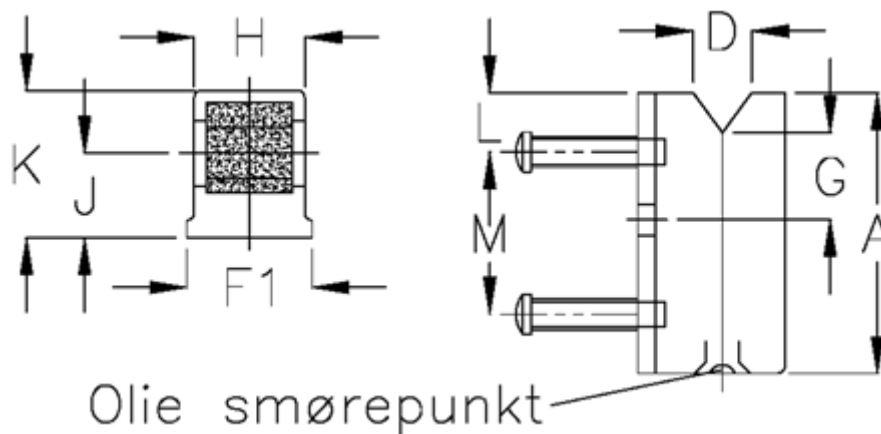

Data Sheet

Article number: 059040201

Description: Hepco lubricator compact LB 20 C

Measures

A = 22.5

D = 7.2

F1 = 19

G = 13

H = 6.5

J = 6.75

K = 12.0

L = 4.75

M = 13.0

Weight kg/1000 = 0.003